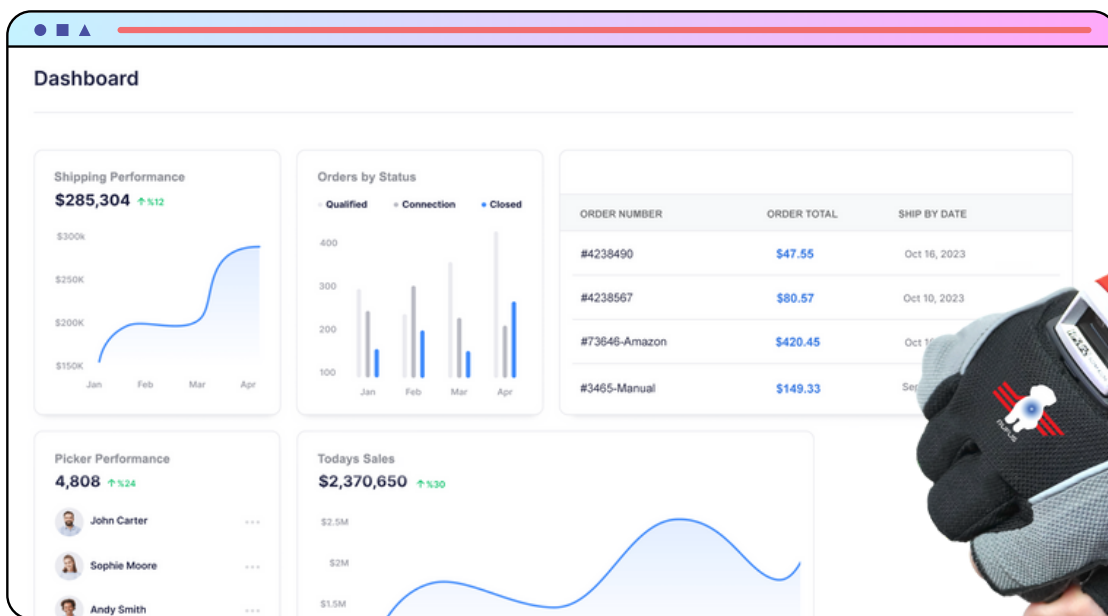

## Automate & Optimize Your 3PL

**Rufus + Packiyo are joining forces to provide a ready-to-deploy **WMS**, **Labor Management System**, **MDM** & **Barcode Scanning Hardware** in one monthly subscription.**