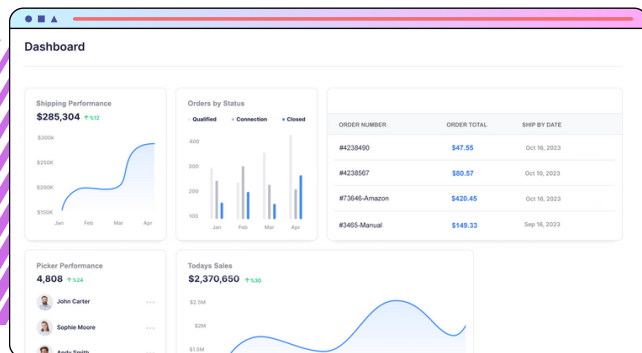

Packiyo

What's Included

Packiyo's powerful WMS and Rufus WorkHero Platform combine to provide a unified and integrated solution with everything you need to automate your warehouse operations and see instant ROI

Rufus WorkHero	Packiyo WMS
3+ Rugged Wearable Barcode Scanners & Android Devices	10 User Licenceses
Device Refreshes and Upgrades	Dedicated Implementation Manager
Dashboard with Labor Analytics, Mobile Device Management & Incident Reporting	Dashboards and Reporting for every Module
Superhuman Support	Radical Support

getrufus.com/packiyo