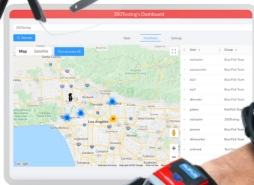

Packiyo

What's Included

Packiyo's powerful WMS and Rufus WorkHero Platform combine to provide a unified and integrated solution with everything you need to automate your warehouse operations and see instant ROI

Rufus WorkHero	Packiyo WMS
3+ Rugged Wearable Barcode Scanners & Android Devices	10 User Licenceses
Device Refreshes and Upgrades	Dedicated Implementation Manager
Dashboard with Labor Analytics, Mobile Device Management & Incident Reporting	Dashboards and Reporting for every Module
Superhuman Support	Radical Support

getrufus.com/packiyo